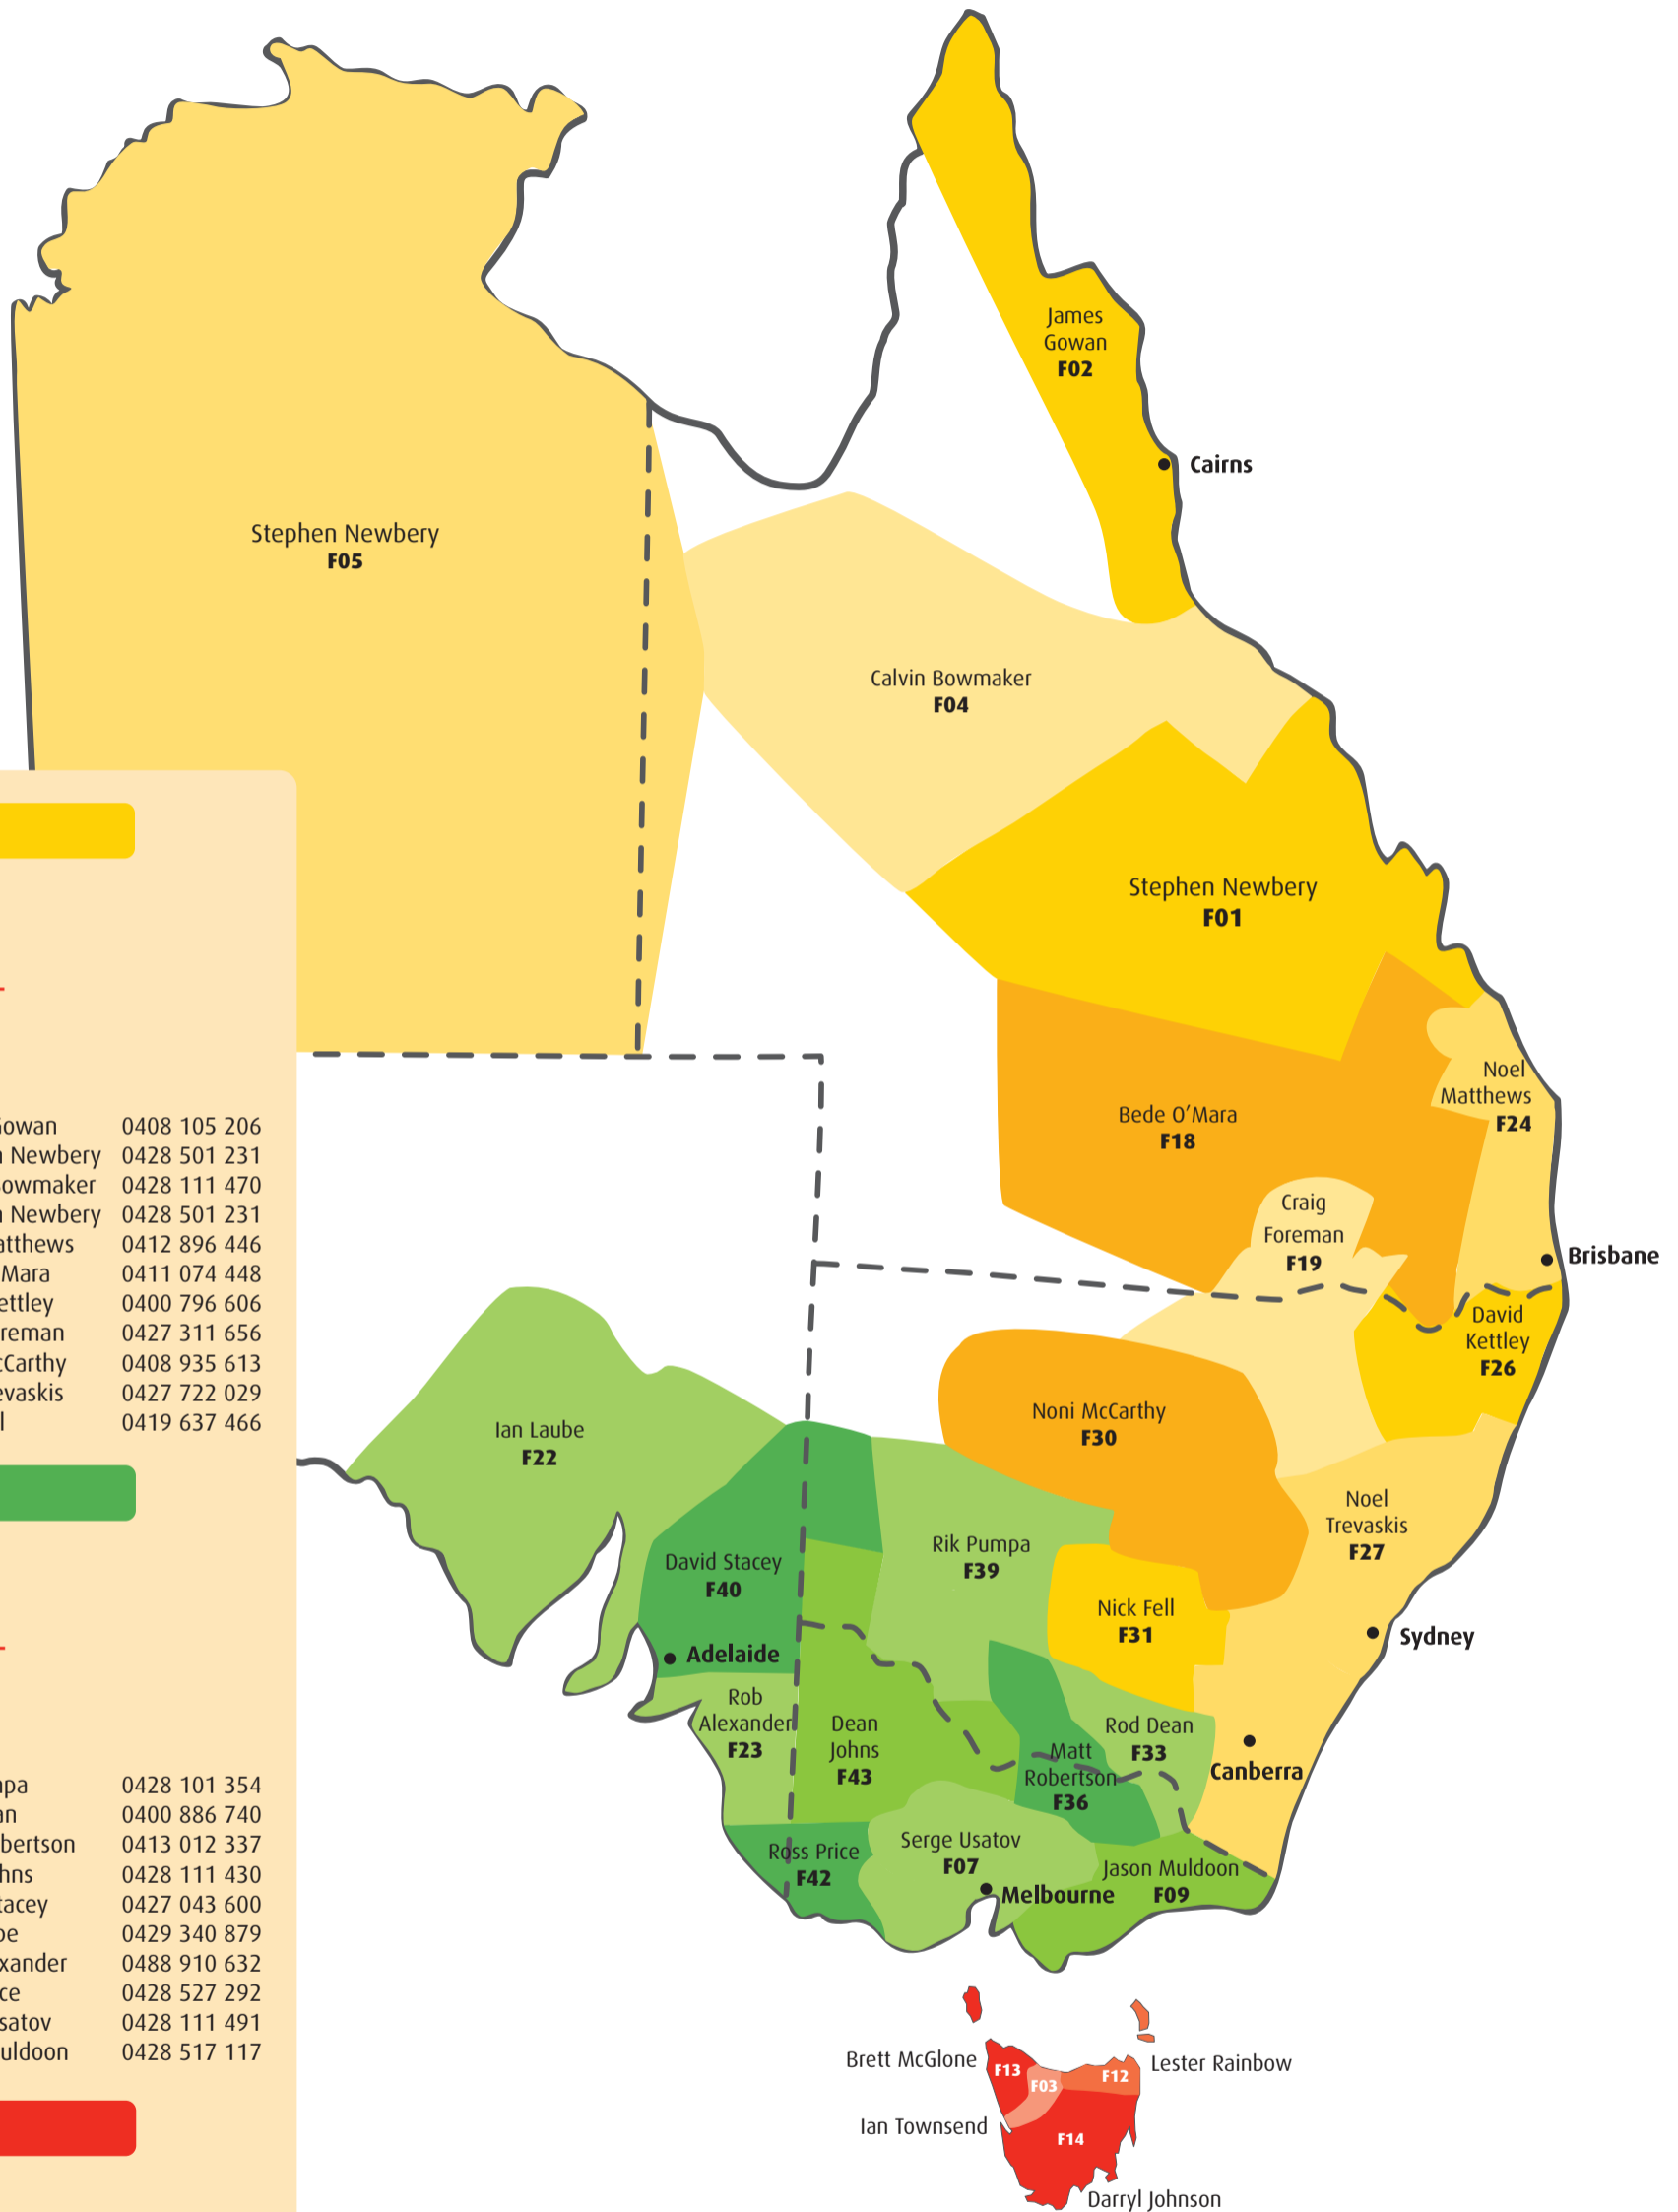

Incitec Pivot's Sales Team

Northern Region

Regional Business Manager -

Mark Holland 0427 415 466

Sales Development Coordinator -

Justin Turvey 0458 388 823

Area Sales Managers:

Far North QLD (F02)	James Gowan	0408 105 206
NT/Ord (F05)	Stephen Newbery	0428 501 231
Burdekin/Ingham (F04)	Calvin Bowmaker	0428 111 470
Central QLD (F01)	Stephen Newbery	0428 501 231
South East QLD (F24)	Noel Matthews	0412 896 446
Darling Downs (F18)	Bede O'Mara	0411 074 448
North East NSW (F26)	David Kettley	0400 796 606
North West NSW (F19)	Craig Foreman	0427 311 656
Dubbo (F30)	Noni McCarthy	0408 935 613
South East NSW (F27)	Noel Trevaskis	0427 722 029
Forbes (F31)	Nick Fell	0419 637 466